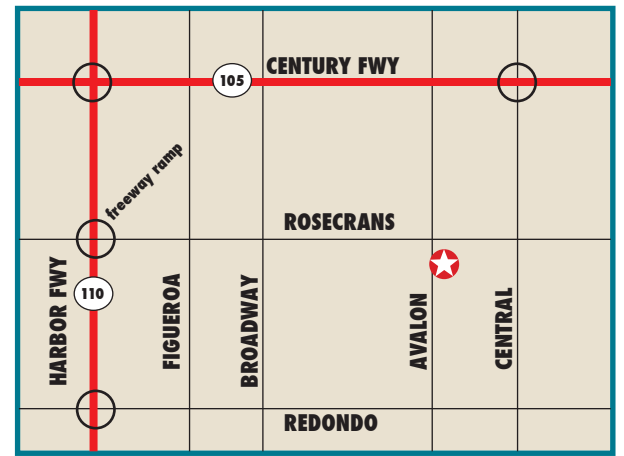

14438 - 14468 S. Avalon Boulevard

Gardena, CA 90248

Unincorporated L.A. County

James Klein, SIOR
 Tel. 310-451-8121
 www.kleincom.com

- Each unit has:
- 2 dock-hi positions
- 750 sf of offices*
- 3 bathrooms
- 115' minimum for truck manuevering