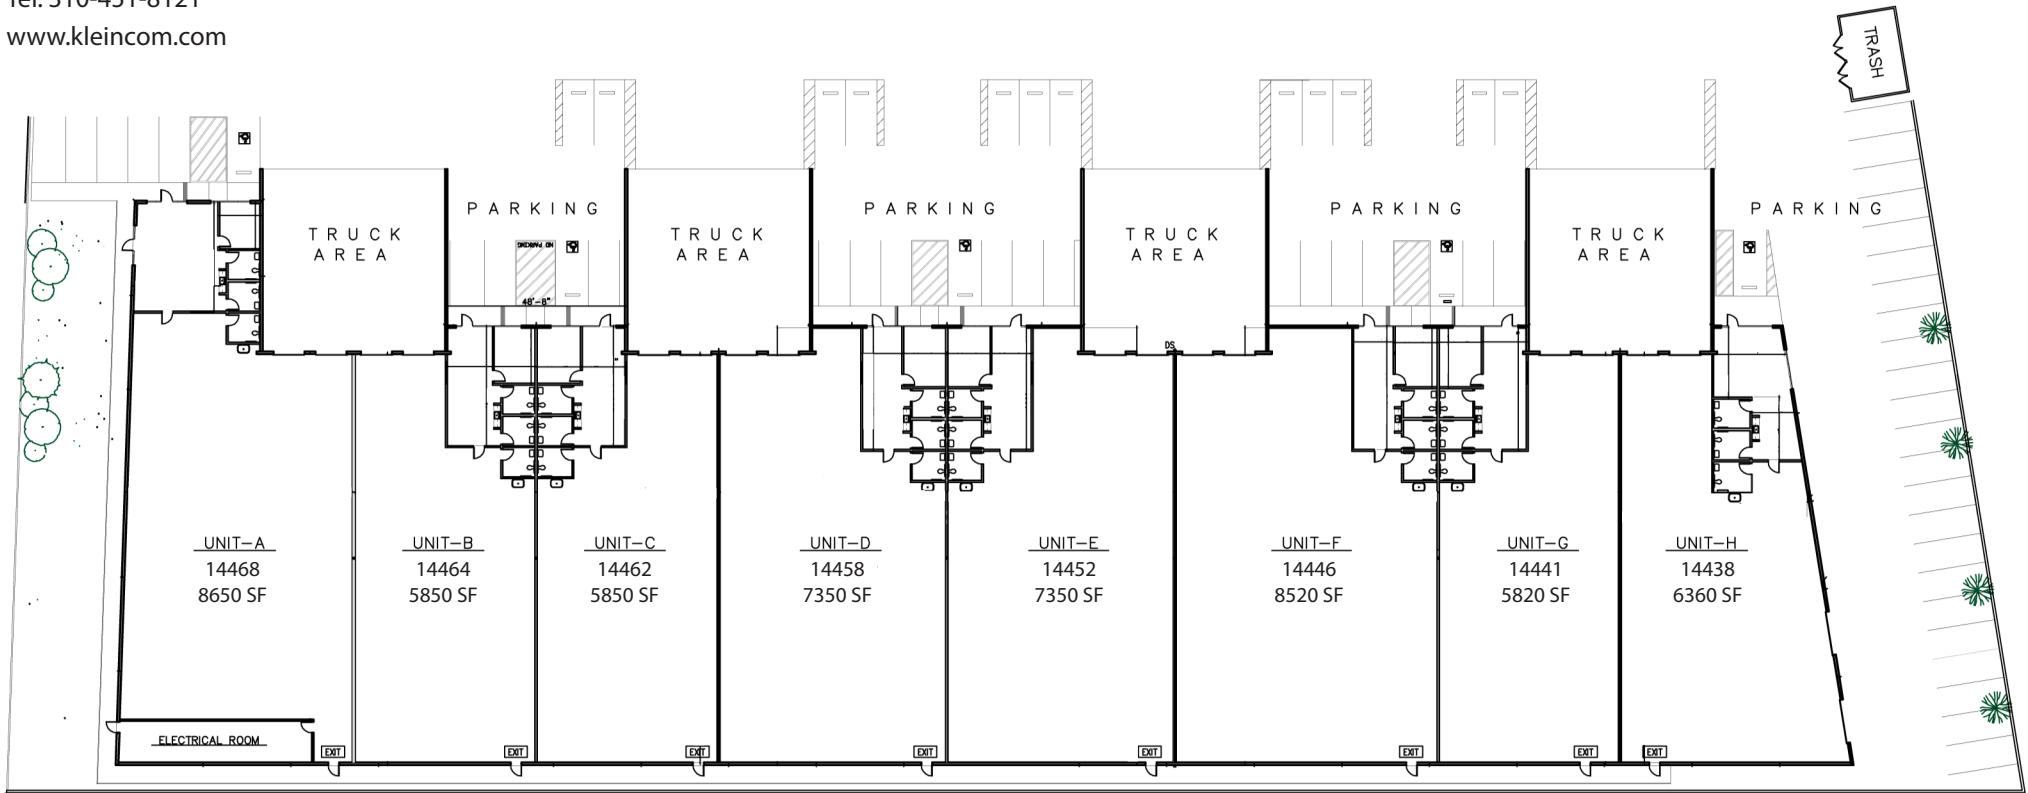

14438 - 14468 S. Avalon Boulevard

Gardena, CA 90248

Unincorporated L.A. County

James Klein, SIOR
 Tel. 310-451-8121
 www.kleincom.com

- Each unit has:
- 2 dock-hi positions
- 750 sf of offices*
- 3 bathrooms
- 115' minimum for truck manuevering

*except unit "A" - 1,000 sf offices.